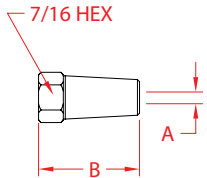

RAILEASY™ CONES - 4 PACK

316L STAINLESS STEEL

ITEM

A

B

QUANTITY

WT

CONES - 4 PACK

S0980-0002

0.22"

1.11"

4

(lb)

0.08

NOTE:

Tensioner cone is where the spacer and wedge are housed. 4 Pack does not include spacers and wedges. Weight listed above is for complete 4 pack.