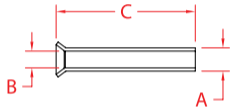

RAILEASY™ CABLE SLEEVES

316L STAINLESS STEEL

C0915-0438

C0915-0438-F

ITEM	A	B	C	QTY.	WT
------	---	---	---	------	----

(lb)

10 PACK

C0915-0438

0.25"

0.19"

1.50"

10

0.09

C0915-0438-F

0.25"

0.19"

1.50"

10

0.11

NOTE:

The RailEasy™ Cable Sleeve is designed to protect your wood posts from chafing and incidental damage from cable rubbing around the outside of your mid post cable holes. It can also be used to accommodate angles up to 90 degrees and stairways coming off a straight run.