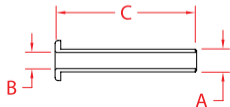

RAILEASY™ CABLE SLEEVES

316L STAINLESS STEEL

C0915-0438

C0915-0438-F

ITEM	A	B	C	QTY.	WT
------	---	---	---	------	----

(lb)

10 PACK

C0915-0438

0.25"

0.19"

1.50"

10

0.09

C0915-0438-F

0.25"

0.19"

1.50"

10

0.11

NOTE:

The RailEasy™ Cable Sleeve is designed to protect your wood posts from chafing and incidental damage from cable rubbing around the outside of your mid post cable holes. It can also be used to accommodate angles up to 90 degrees and stairways coming off a straight run.